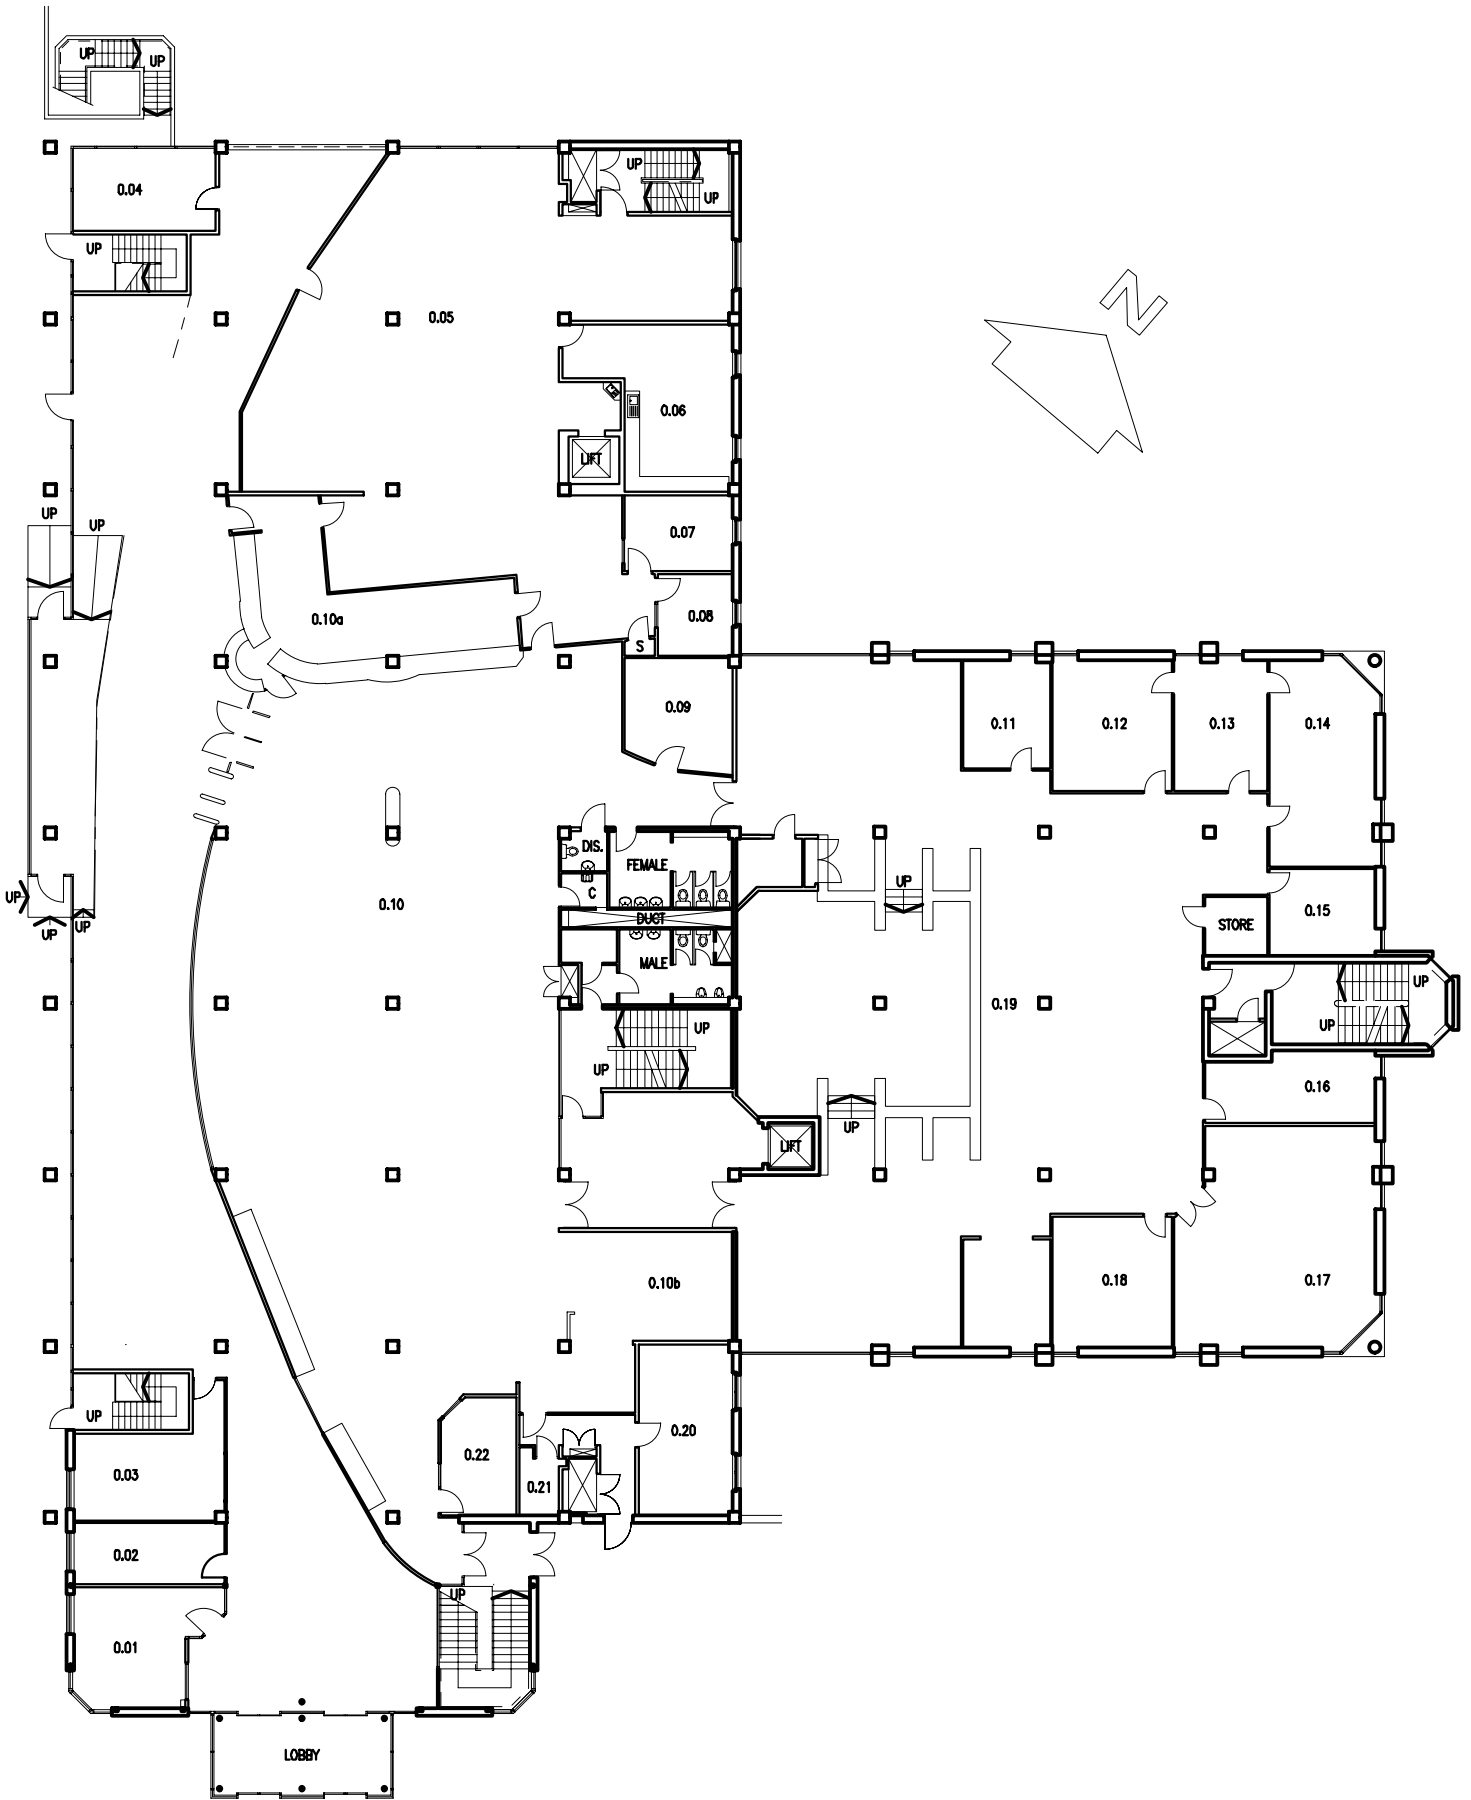

Latest Revision: D. 22/07/2011 (Raised area created in extension).

J.B. PRIESTLEY BUILDING

LEVEL 0