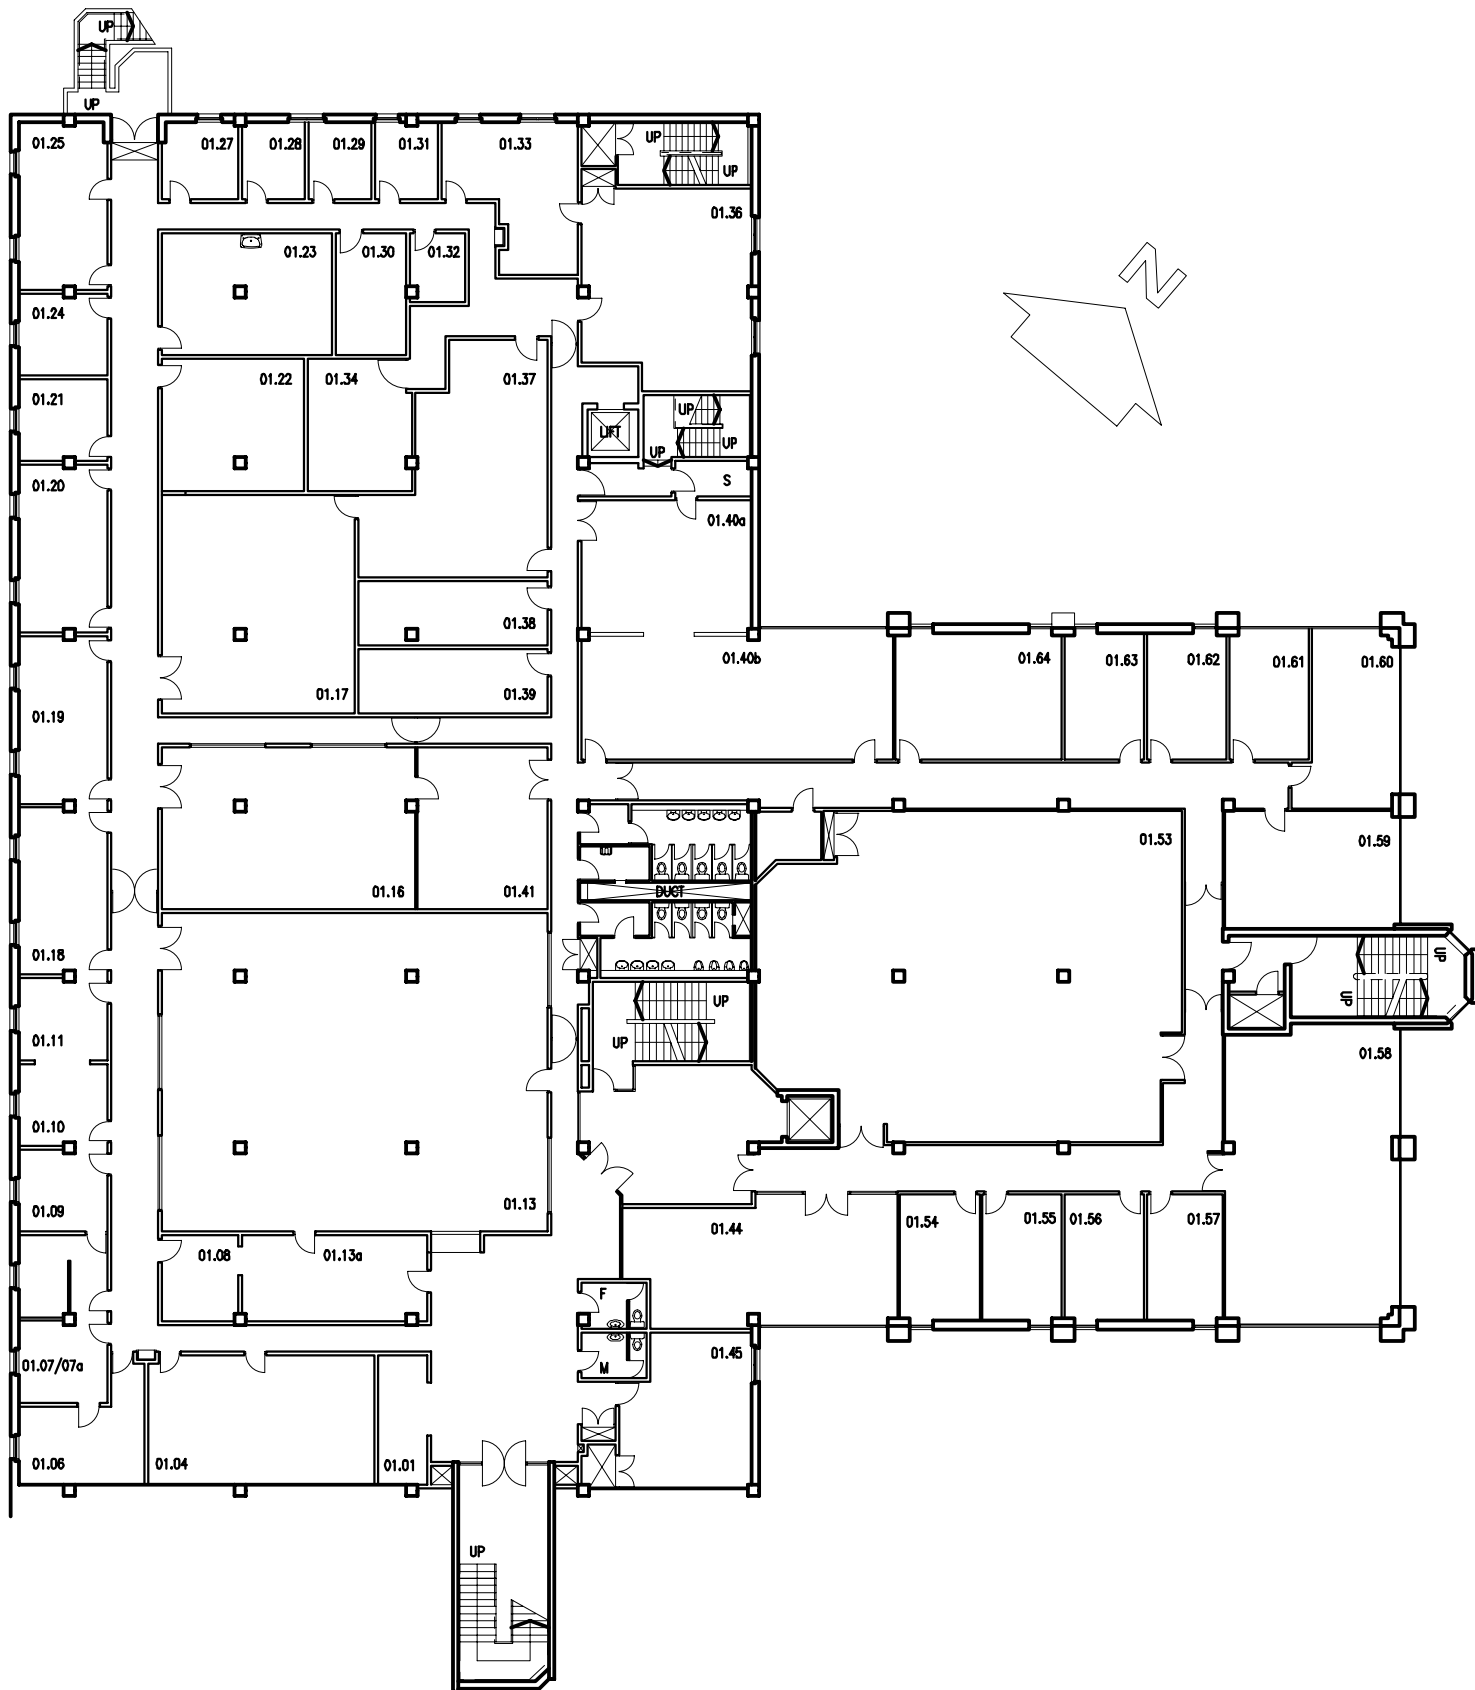

Latest Revision: G. 28/06/2011 (Rooms 01.07 to 01.20 altered).

J.B. PRIESTLEY BUILDING

LEVEL 01