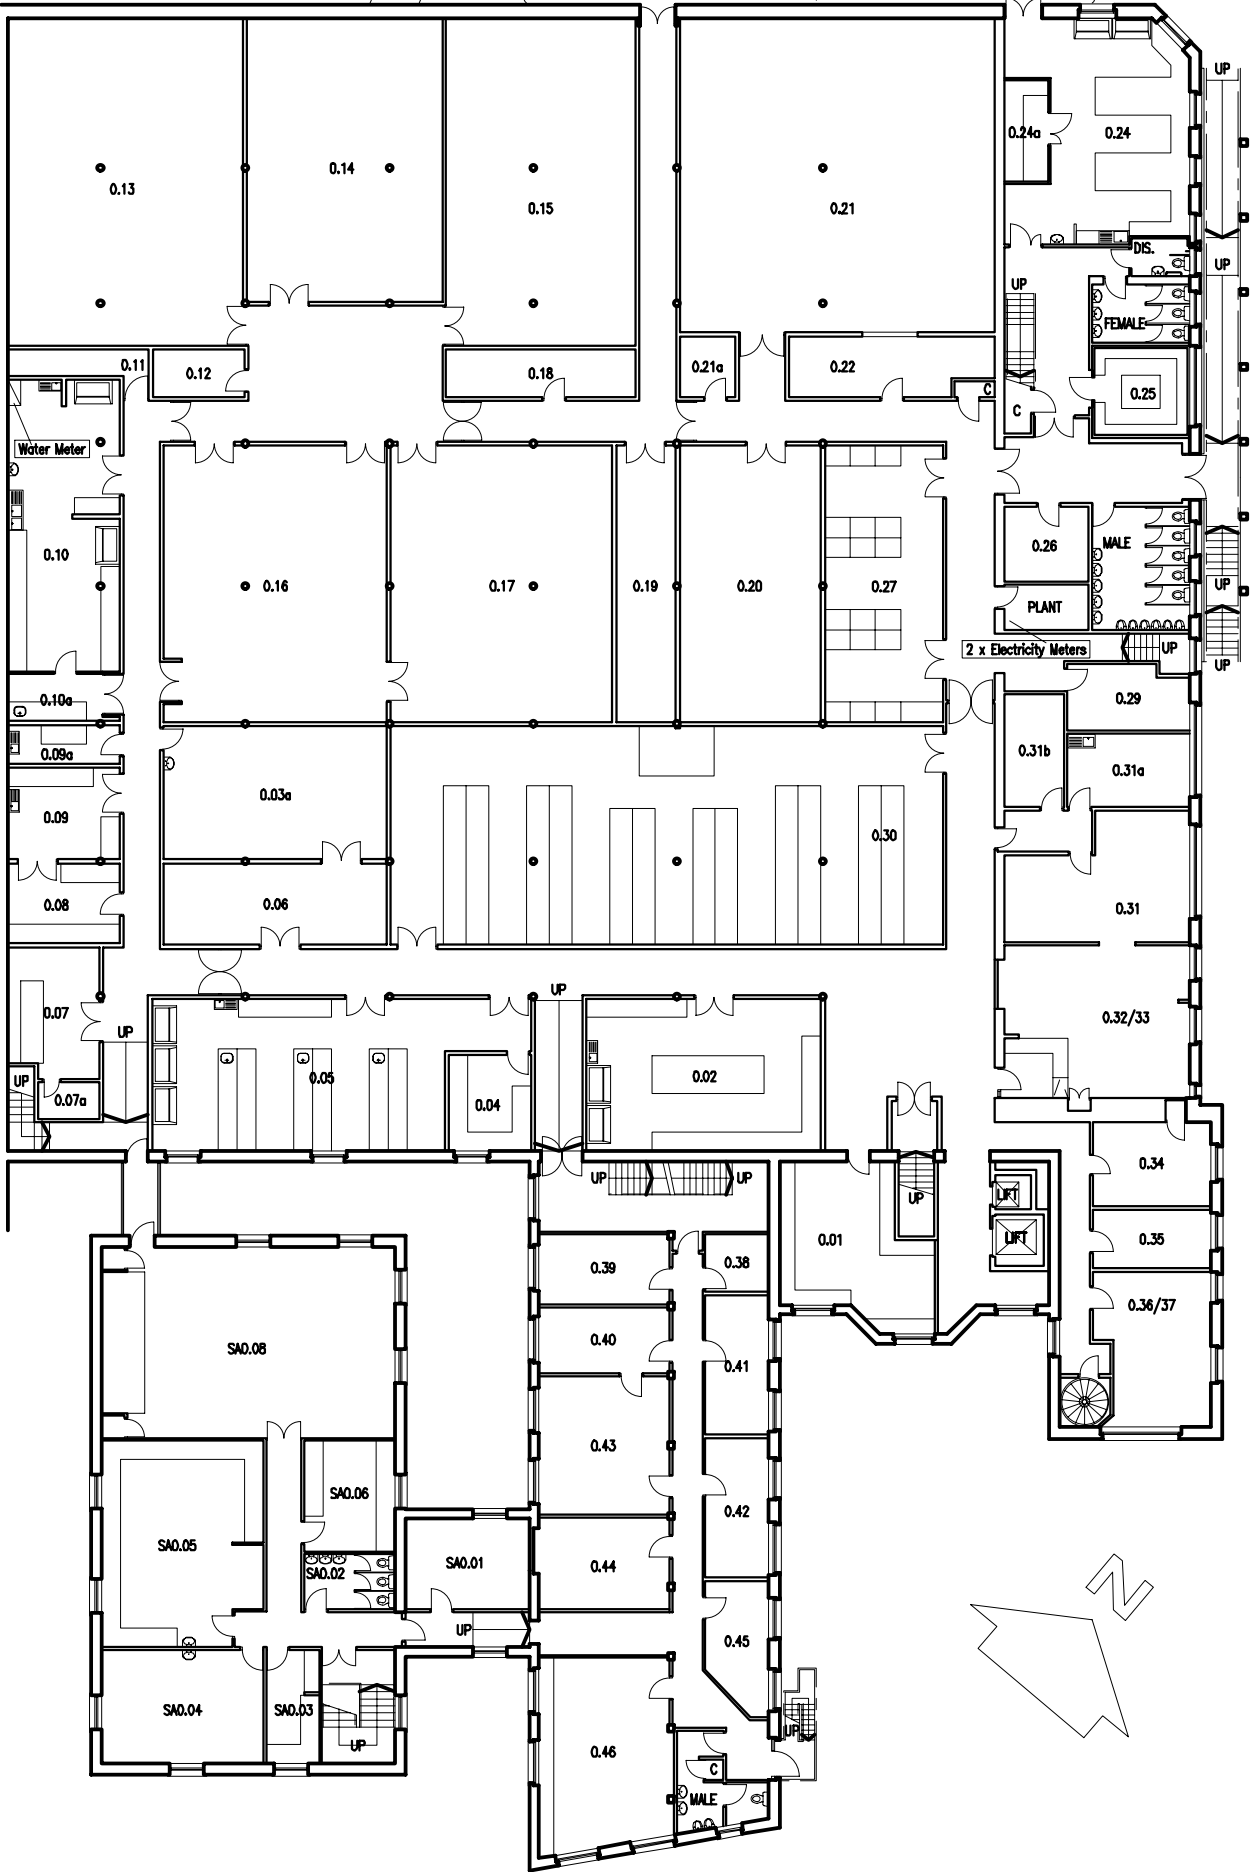

Latest Revision: E. 28/05/2010 (Laboratories 0.07, 10 & 24 altered)

PHOENIX BUILDING – SOUTH WEST BLOCK

LEVEL 0