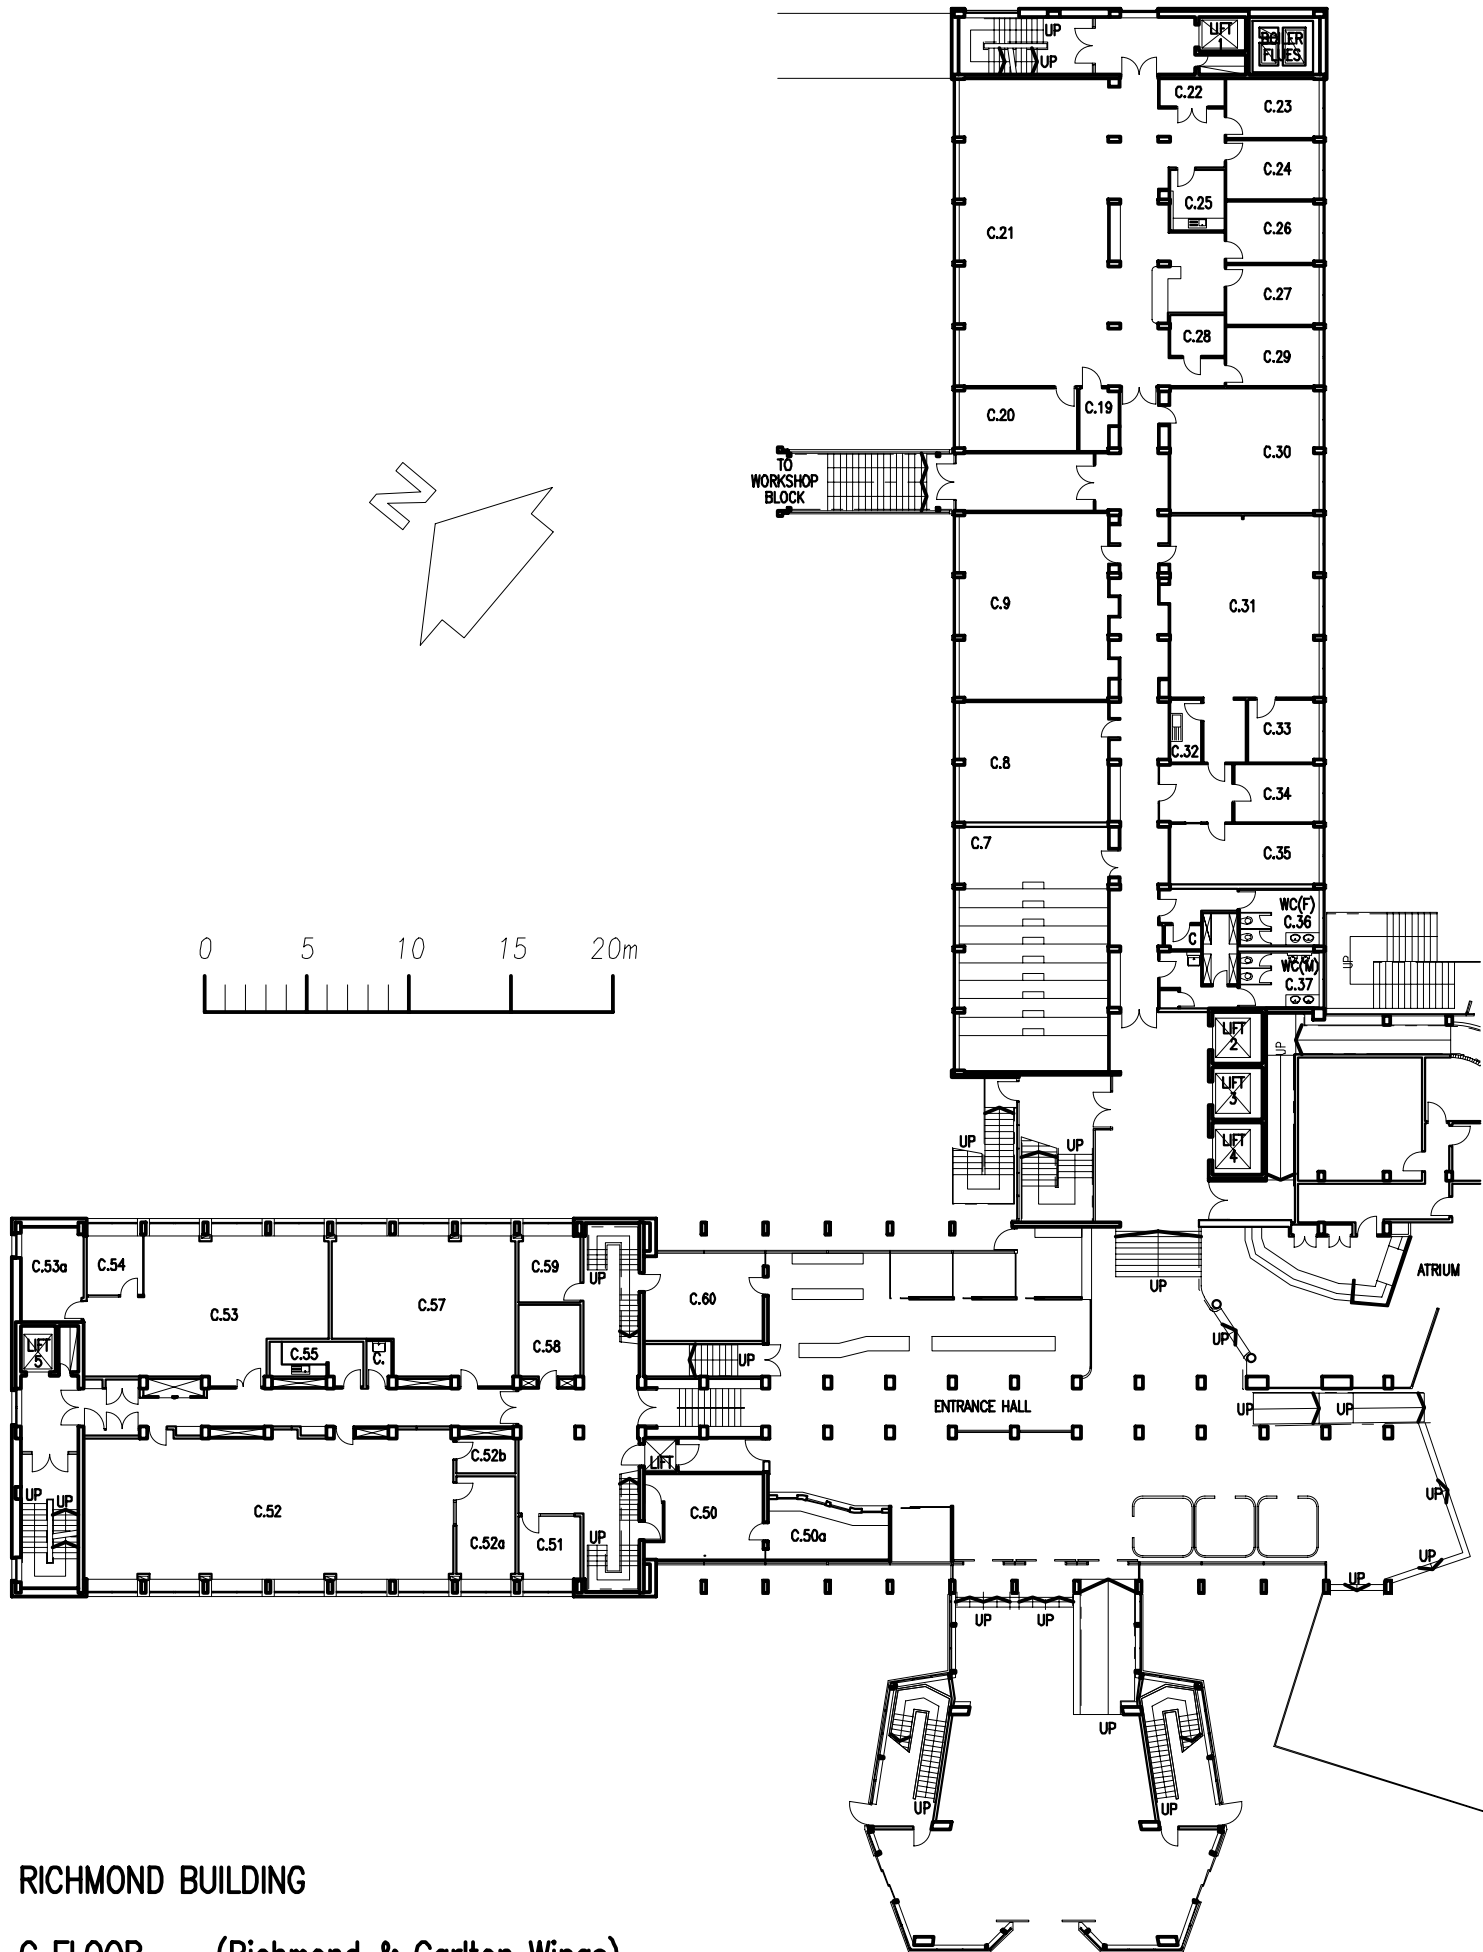

Latest Revision: H. 18/05/2011 (C21 suite altered for RKTS)

RICHMOND BUILDING

C FLOOR (Richmond & Carlton Wings)