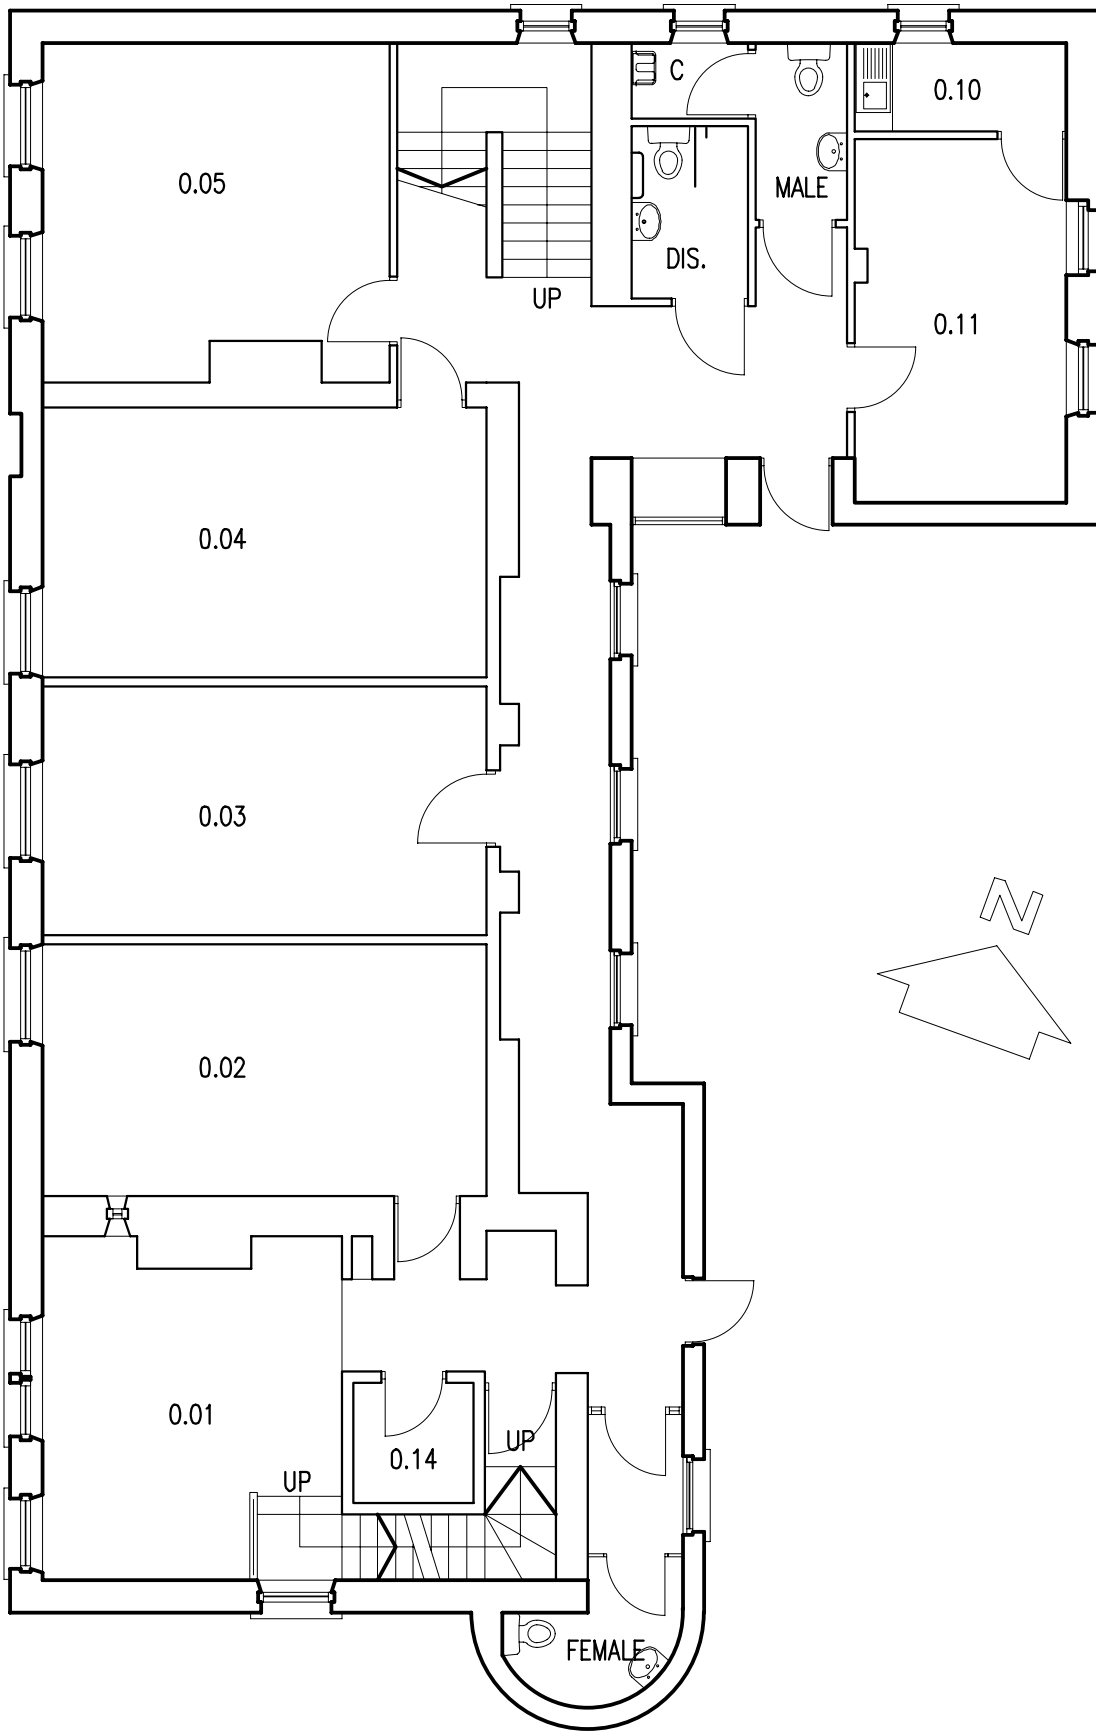

Latest Revision: C. 04/02/2011 (Rooms split and disabled toilet added).

MANAGEMENT CENTRE – COACH HOUSE

GROUND FLOOR