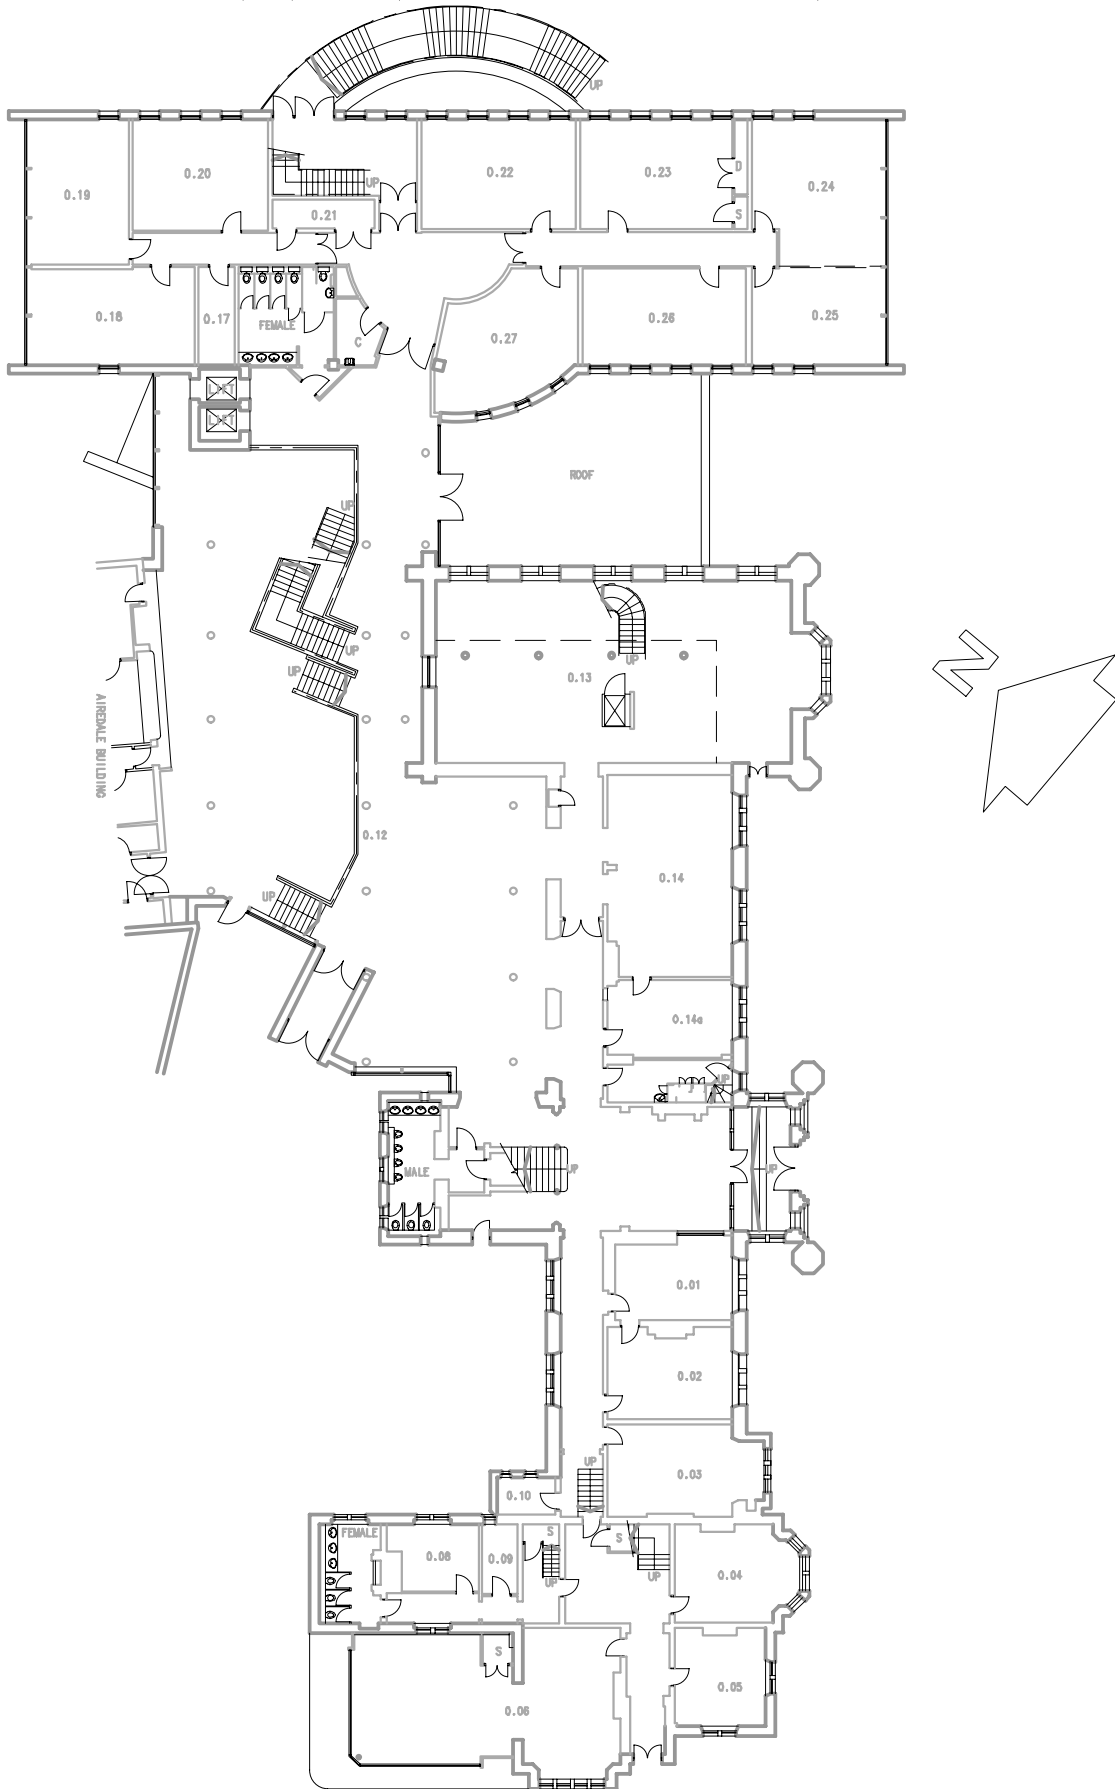

Latest Revision: D. 07/07/2010 (MBA Suite extension added).

MANAGEMENT CENTRE – EMM LANE BUILDING

GROUND FLOOR